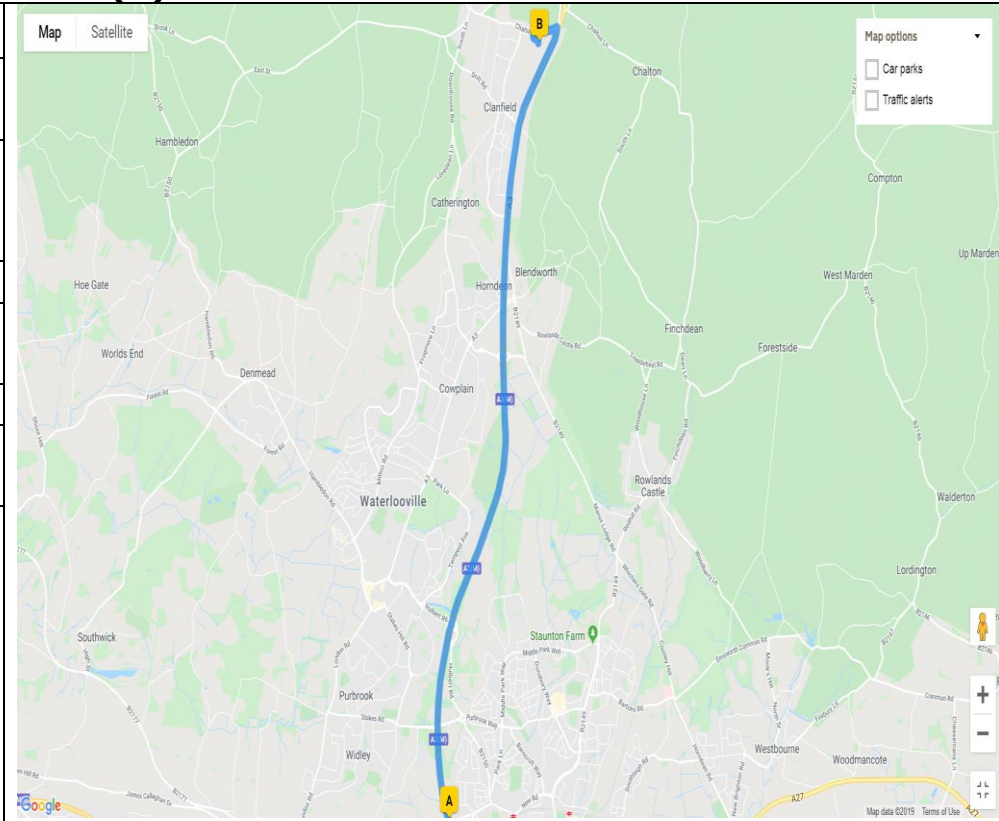

Heading **NORTH** towards **LONDON / PETERSFIELD** follow the A3(M) and then the A3

Take the exit to **Clanfield /Chalton** (NOTE: Soon after the first sign there is a second sign to **Butser Hill / Hambledon / East Meon**)

Turn left onto Chalton Lane

Turn left onto Bilberry Avenue (just after the 30 MPH road sign)

Turn left onto Columbine Way

Arrive at the Clanfield Bowls & Sports Club,
7 Columbine Way, Waterlooville, PO8 0WJ

DIRECTIONS COMING FROM THE NORTH on the A3

Navigate your way to the A3

Heading **SOUTH** towards **PORTSMOUTH** follow the A3 and take the exit towards **Butser Hill / Hambledon**

Take the exit to **Chalton / Clanfield** and follow the road round to the roundabout

At the roundabout, take the 1st exit and stay on Chalton Lane

Turn left onto Bilberry Avenue (just after the 30 MPH road sign)

Turn left onto Columbine Way

Arrive at the Clanfield Bowls & Sports Club, 7 Columbine Way, Waterlooville, PO8 0WJ