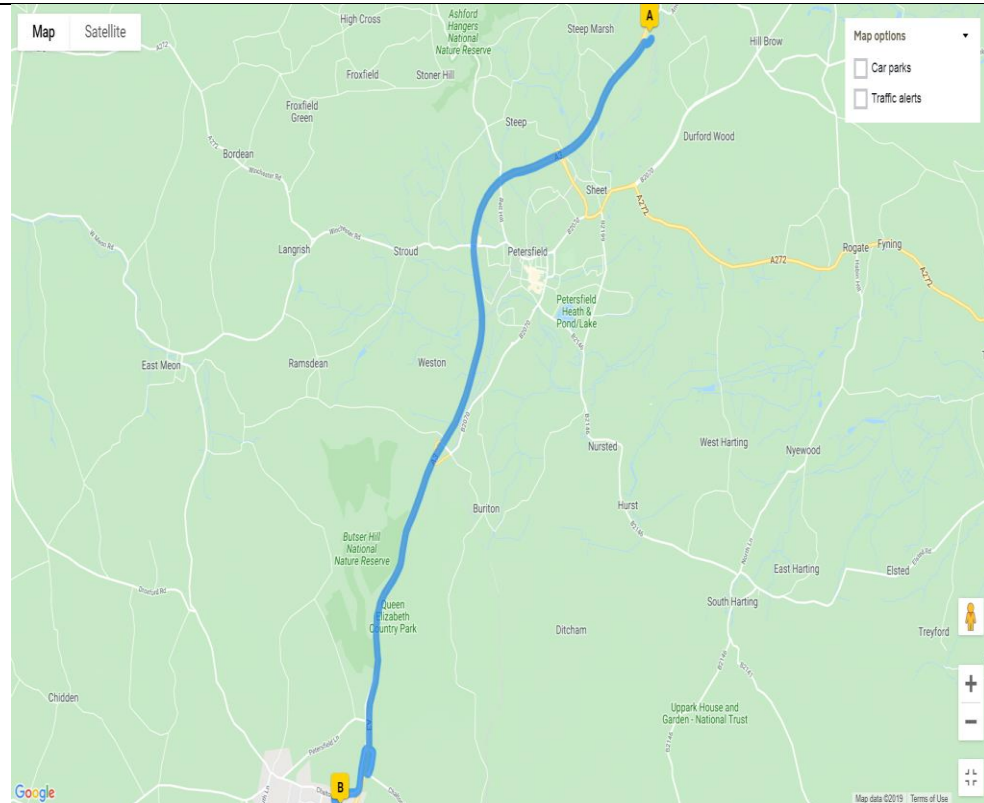

Heading **NORTH** towards **LONDON / PETERSFIELD** follow the A3(M) and then the A3

Take the exit to **Clanfield /Chalton** (NOTE: Soon after the first sign there is a second sign to **Butser Hill / Hambledon / East Meon**)

Turn left onto Chalton Lane

Turn left onto Bilberry Avenue (just after the 30 MPH road sign)

Turn left onto Columbine Way

Arrive at the Clanfield Bowls & Sports Club,
7 Columbine Way, Waterlooville, PO8 0WJ

DIRECTIONS COMING FROM THE NORTH on the A3

Navigate your way to the A3

Heading **SOUTH** towards **PORTSMOUTH** follow the A3 and take the exit towards **Butser Hill / Hambledon**

Take the exit to **Chalton / Clanfield** and follow the road round to the roundabout

At the roundabout, take the 1st exit and stay on Chalton Lane

Turn left onto Bilberry Avenue (just after the 30 MPH road sign)

Turn left onto Columbine Way

Arrive at the Clanfield Bowls & Sports Club, 7 Columbine Way, Waterlooville, PO8 0WJ